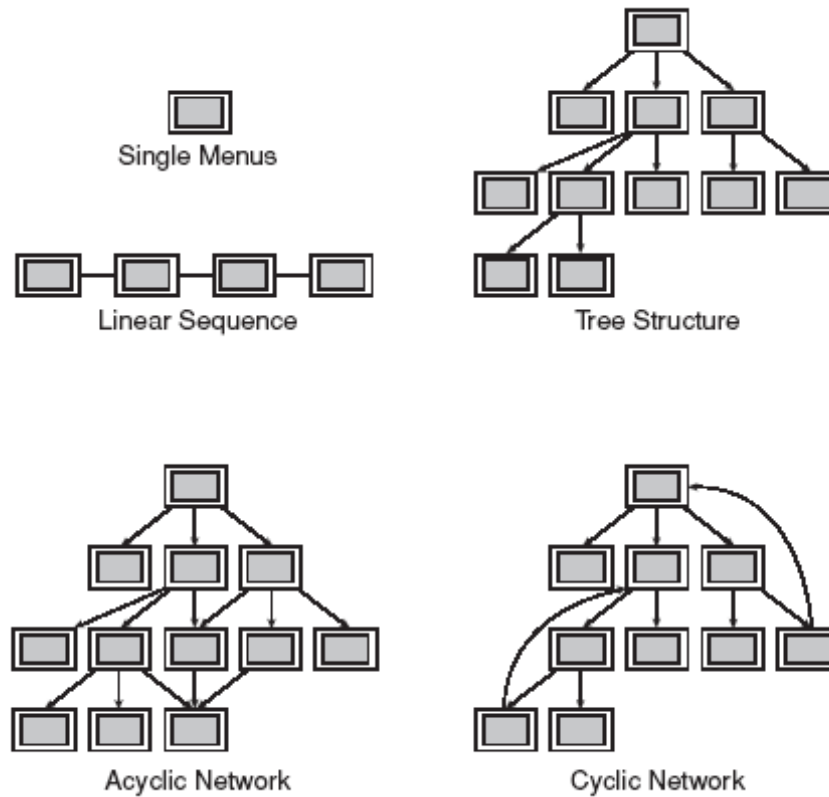

Menu-Selection Applications