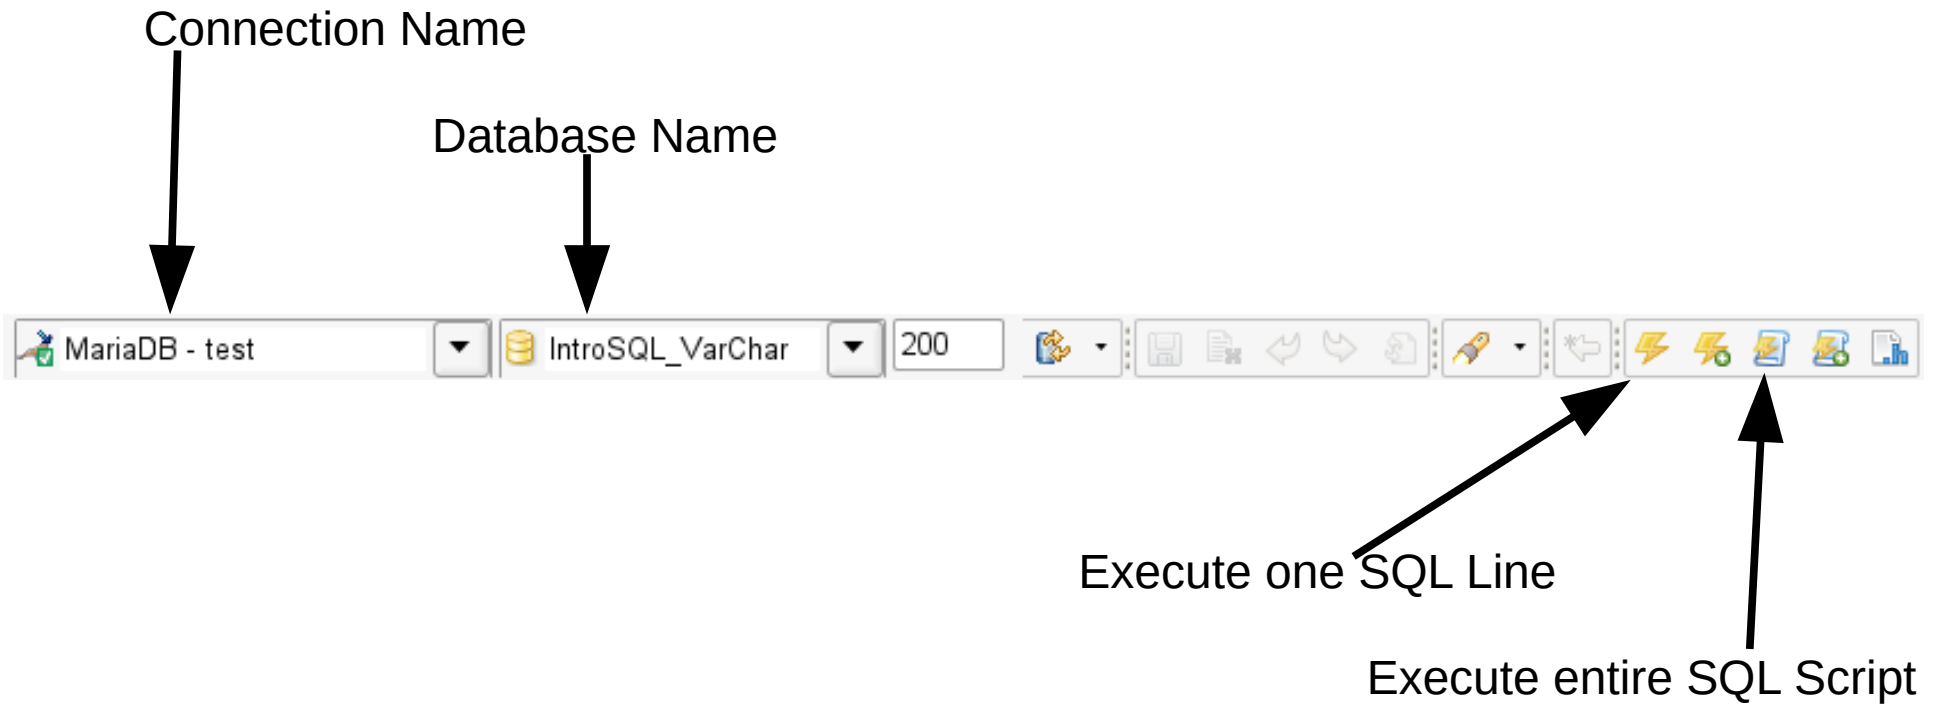

dbeaver

- Free SQL GUI
- <http://dbeaver.jkiss.org/>
- <https://github.com/serge-rider/dbeaver>
- Based on Eclipse
 - standalone or Eclipse plugin

dbeaver SQL editor: connect

MySQL Password

Linux Password

If the Execute icons are grayed out, make sure a connection and database are selected!