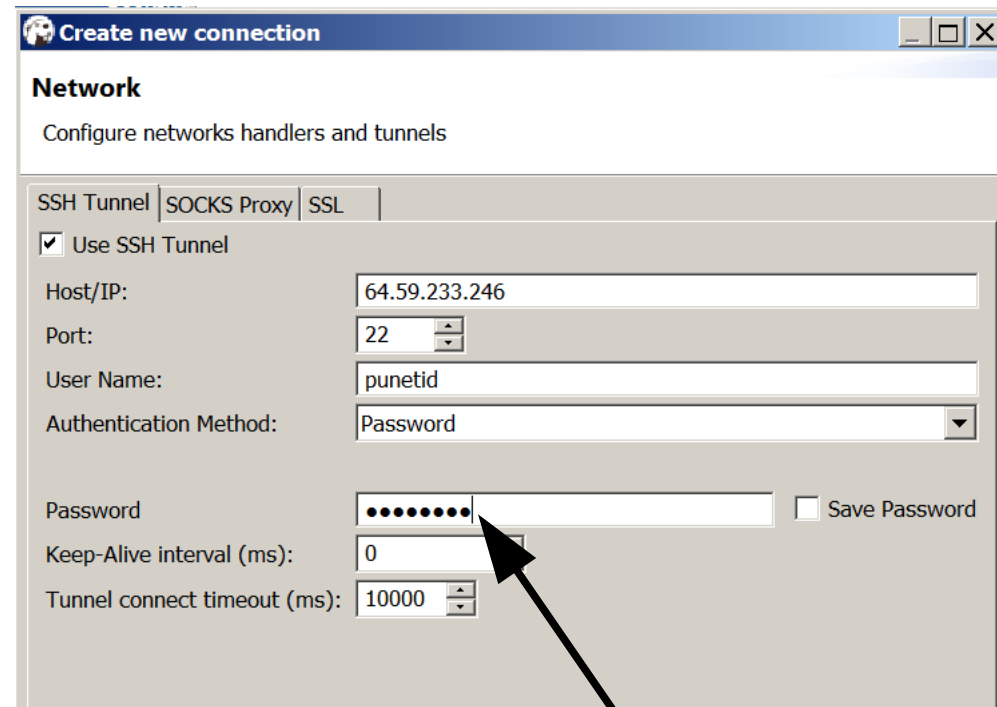

dbeaver

- Free SQL GUI
- <http://dbeaver.jkiss.org/>
- <https://github.com/serge-rider/dbeaver>
- Based on Eclipse
 - standalone or Eclipse plugin

dbeaver SQL editor: connect

MySQL Password

Linux Password

If the Execute icons are grayed out, make sure a connection and database are selected!